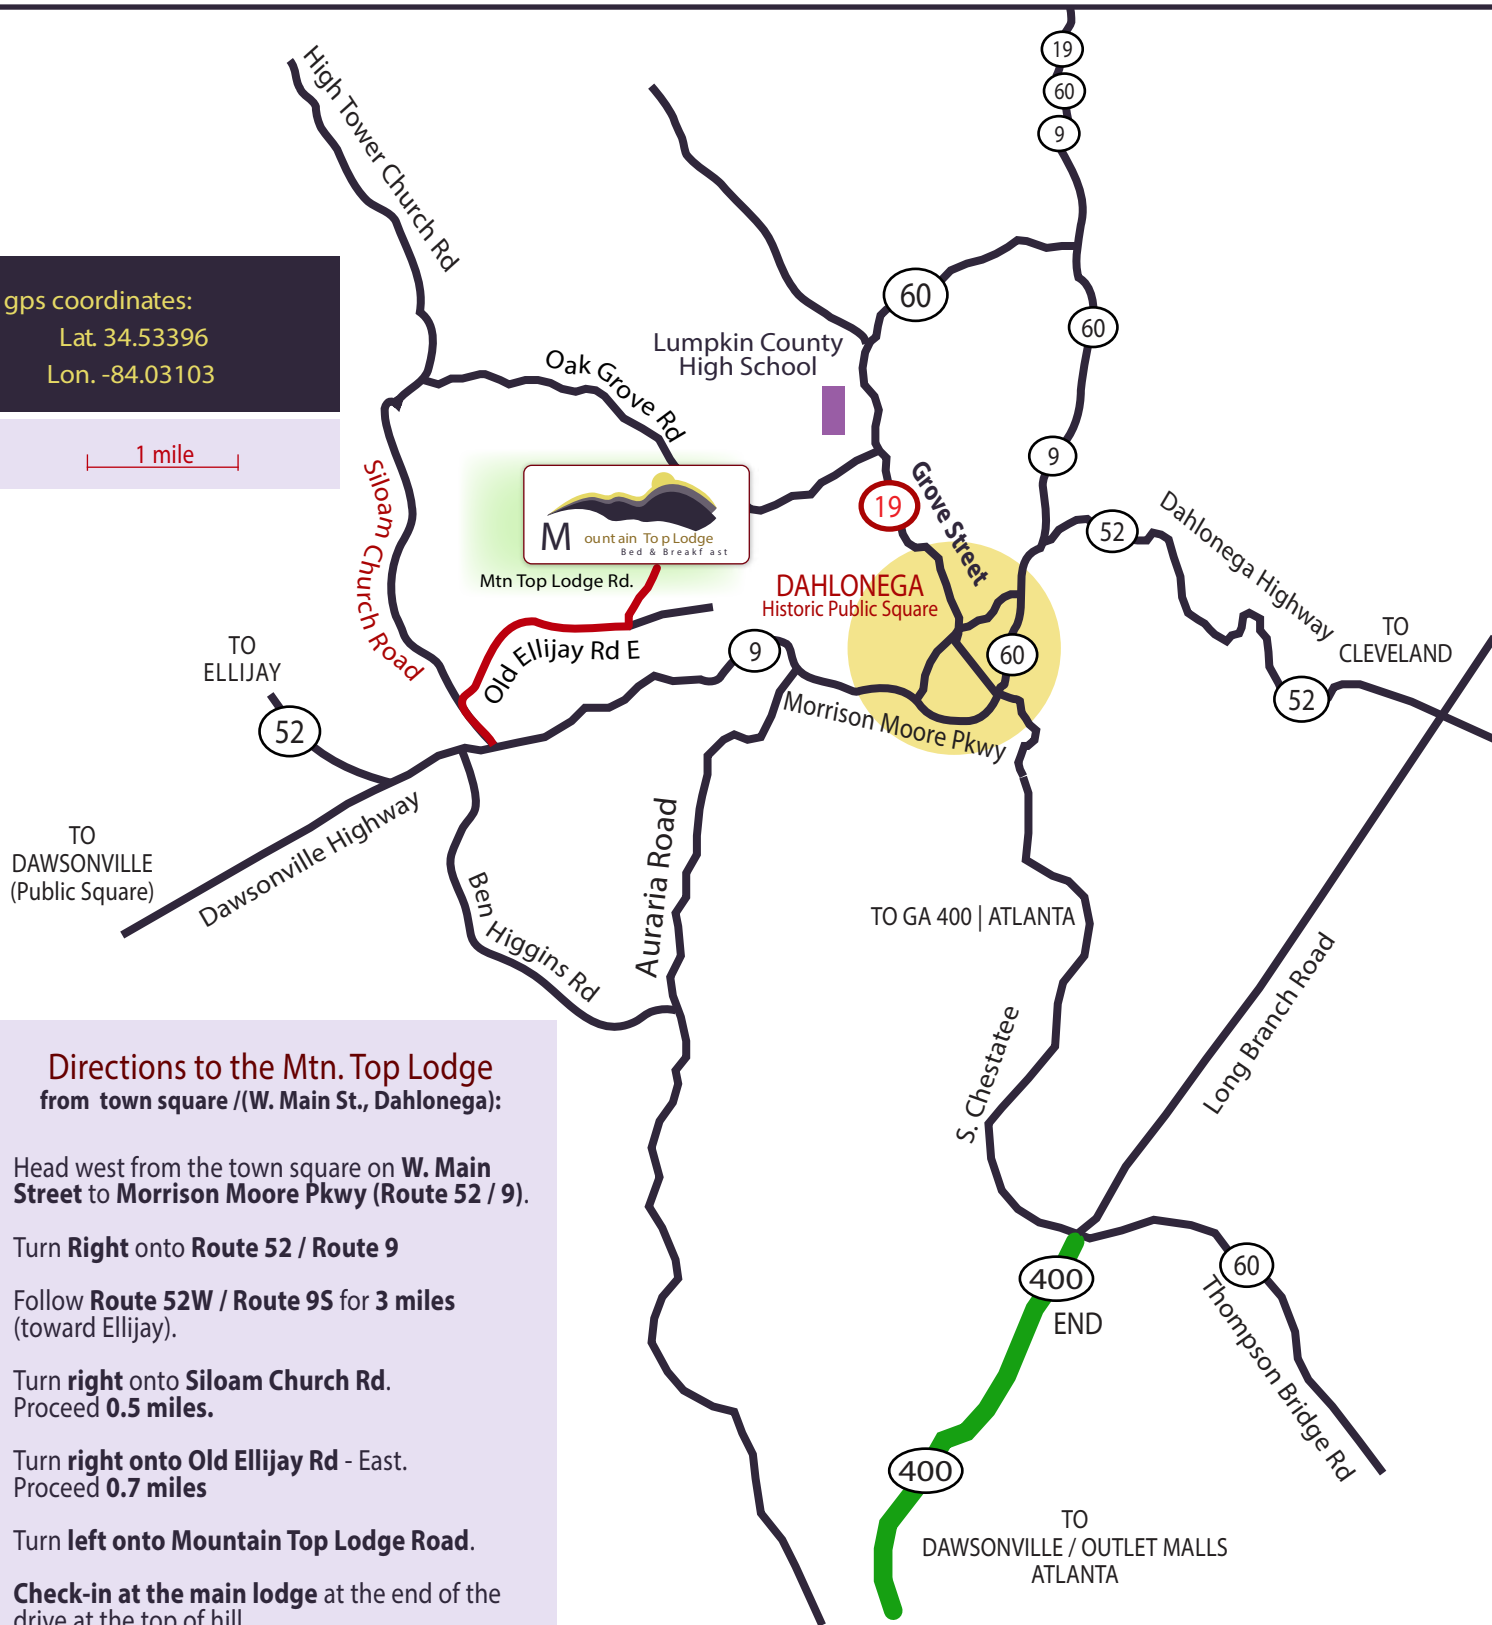

447 Mtn. Top Lodge Rd. Dahlonega, GA 30533 (706)864-5257

gps coordinates:  
 Lat. 34.53396  
 Lon. -84.03103

1 mile

**Directions to the Mtn. Top Lodge from town square (W. Main St., Dahlonega):**

Head west from the town square on **W. Main Street** to **Morrison Moore Pkwy (Route 52 / 9)**.

Turn **Right** onto **Route 52 / Route 9**

Follow **Route 52W / Route 9S** for **3 miles** (toward Ellijay).

Turn **right** onto **Siloam Church Rd.** Proceed **0.5 miles**.

Turn **right** onto **Old Ellijay Rd - East.** Proceed **0.7 miles**

Turn **left** onto **Mountain Top Lodge Road.**

**Check-in at the main lodge** at the end of the drive at the top of hill.